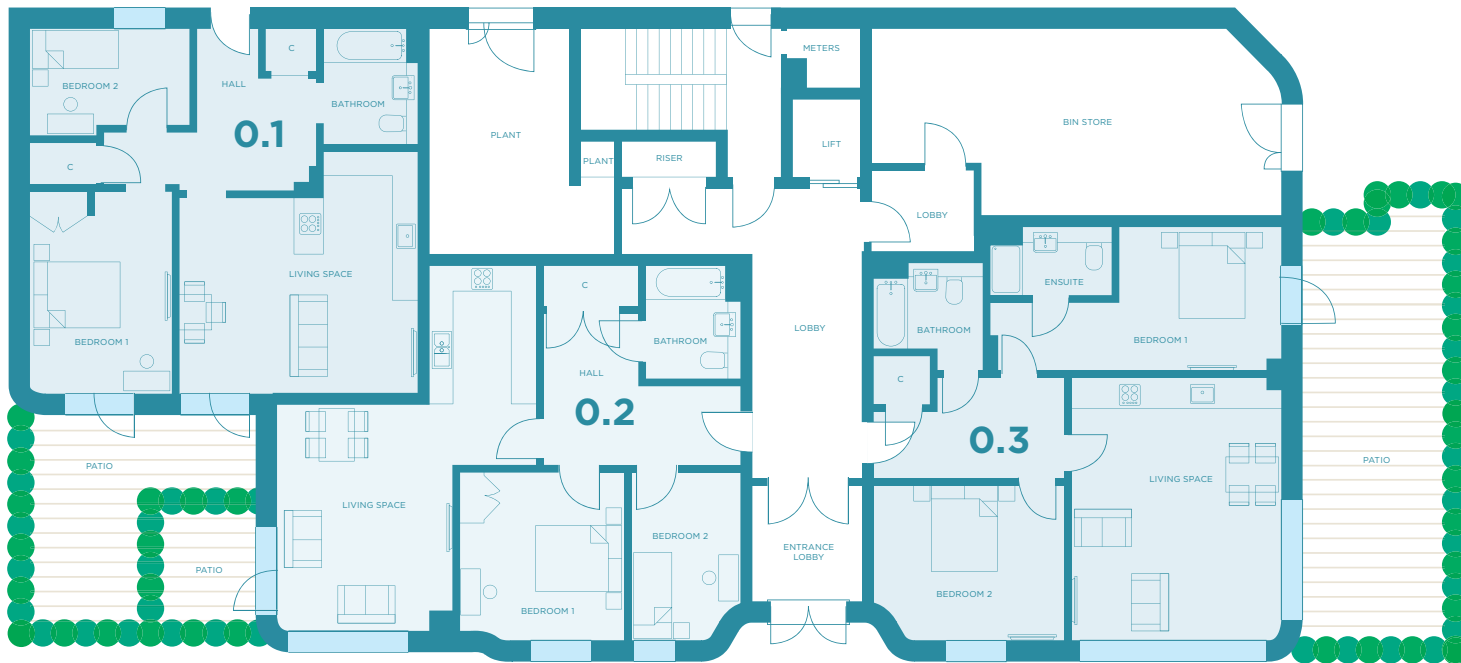

GROUND FLOOR

APARTMENT 0.1

Living Space	5.5 x 5.6	18.0 x 18.2
Bedroom 1	3.2 x 4.6	10.4 x 15.1
Bedroom 2	3.6 x 2.4	11.9 x 8.0

TOTAL **73m²** **786ft²**

Garden/Patio	5.0 x 4.5	16.4 x 14.8
--------------	-----------	-------------

TOTAL **14m²** **151ft²**

APARTMENT 0.2

Living Space	6.1 x 8.3	20.2 x 27.2
Bedroom 1	3.8 x 3.9	12.5 x 12.8
Bedroom 2	2.5 x 3.9	8.3 x 12.8

TOTAL **78m²** **840ft²**

Garden/Patio	2.7 x 2.6	8.9 x 8.5
--------------	-----------	-----------

TOTAL **8m²** **86ft²**

APARTMENT 0.3

Living Space	4.7 x 6.0	15.5 x 19.7
Bedroom 1	6.6 x 3.2	21.6 x 10.6
Bedroom 2	4.4 x 3.6	14.3 x 11.8

TOTAL **84m²** **904ft²**

Garden/Patio	4.8 x 10.0	15.7 x 32.8
--------------	------------	-------------

TOTAL **50m²** **538ft²**